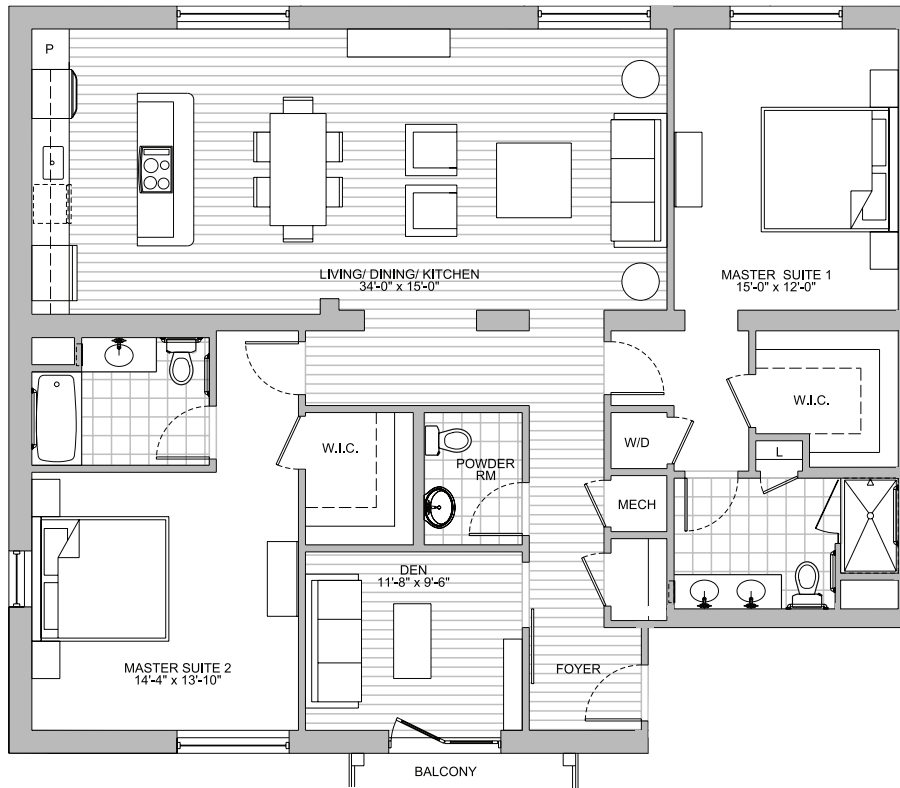

INGLESIDE
AT ROCK CREEK
ENGAGED LIVING

McCracken

2 Bedrooms 2.5 Bathrooms & Den
1828 Sq. Ft.

Plan E