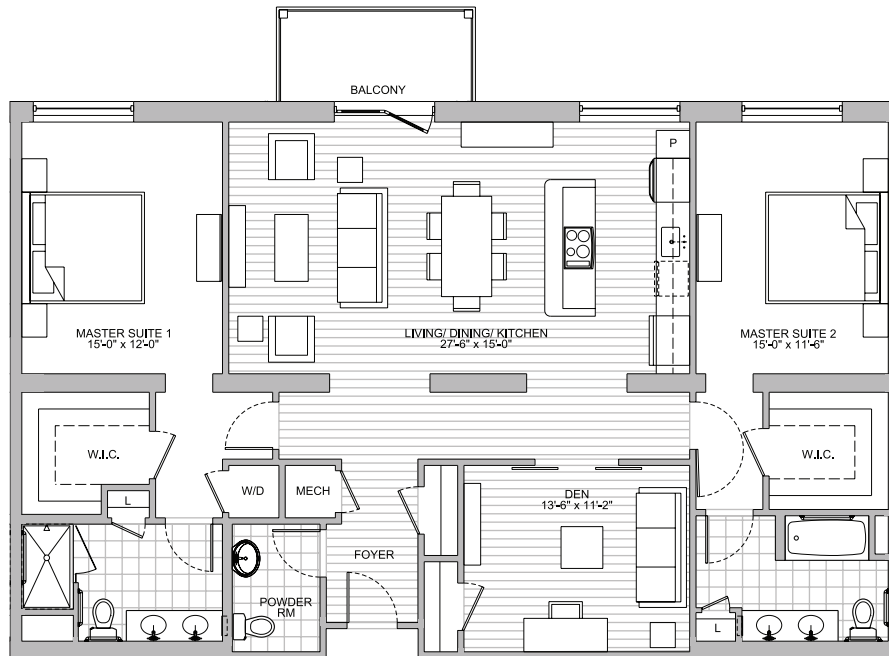

INGLESIDE
AT ROCK CREEK
ENGAGED LIVING

McCracken

2 Bedrooms 2.5 Bathrooms & Den
1738 Sq. Ft.

Plan D