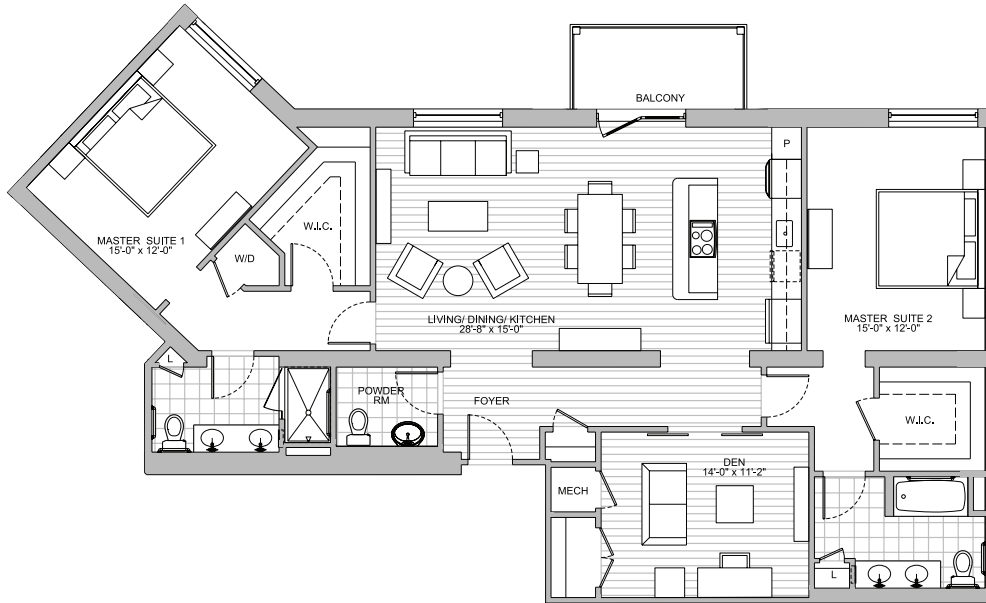

INGLESIDE
AT ROCK CREEK
ENGAGED LIVING

McCracken

2 Bedrooms 2.5 Bathrooms & Den
1757 Sq. Ft.

Plan C