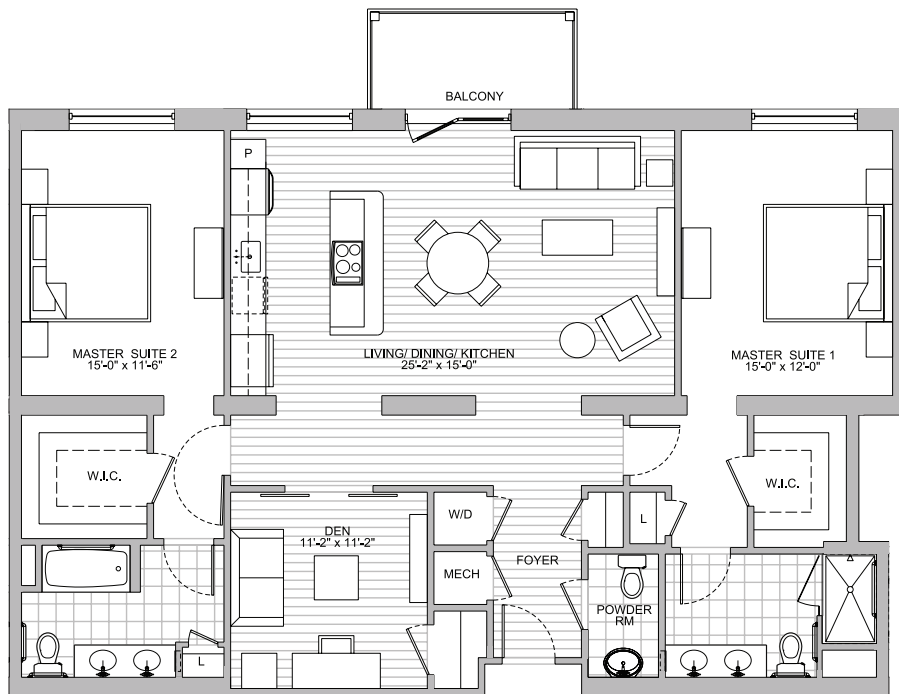

INGLESIDE
AT ROCK CREEK
ENGAGED LIVING

McCracken

2 Bedrooms 2.5 Bathrooms & Den
1630 Sq. Ft.

Plan B