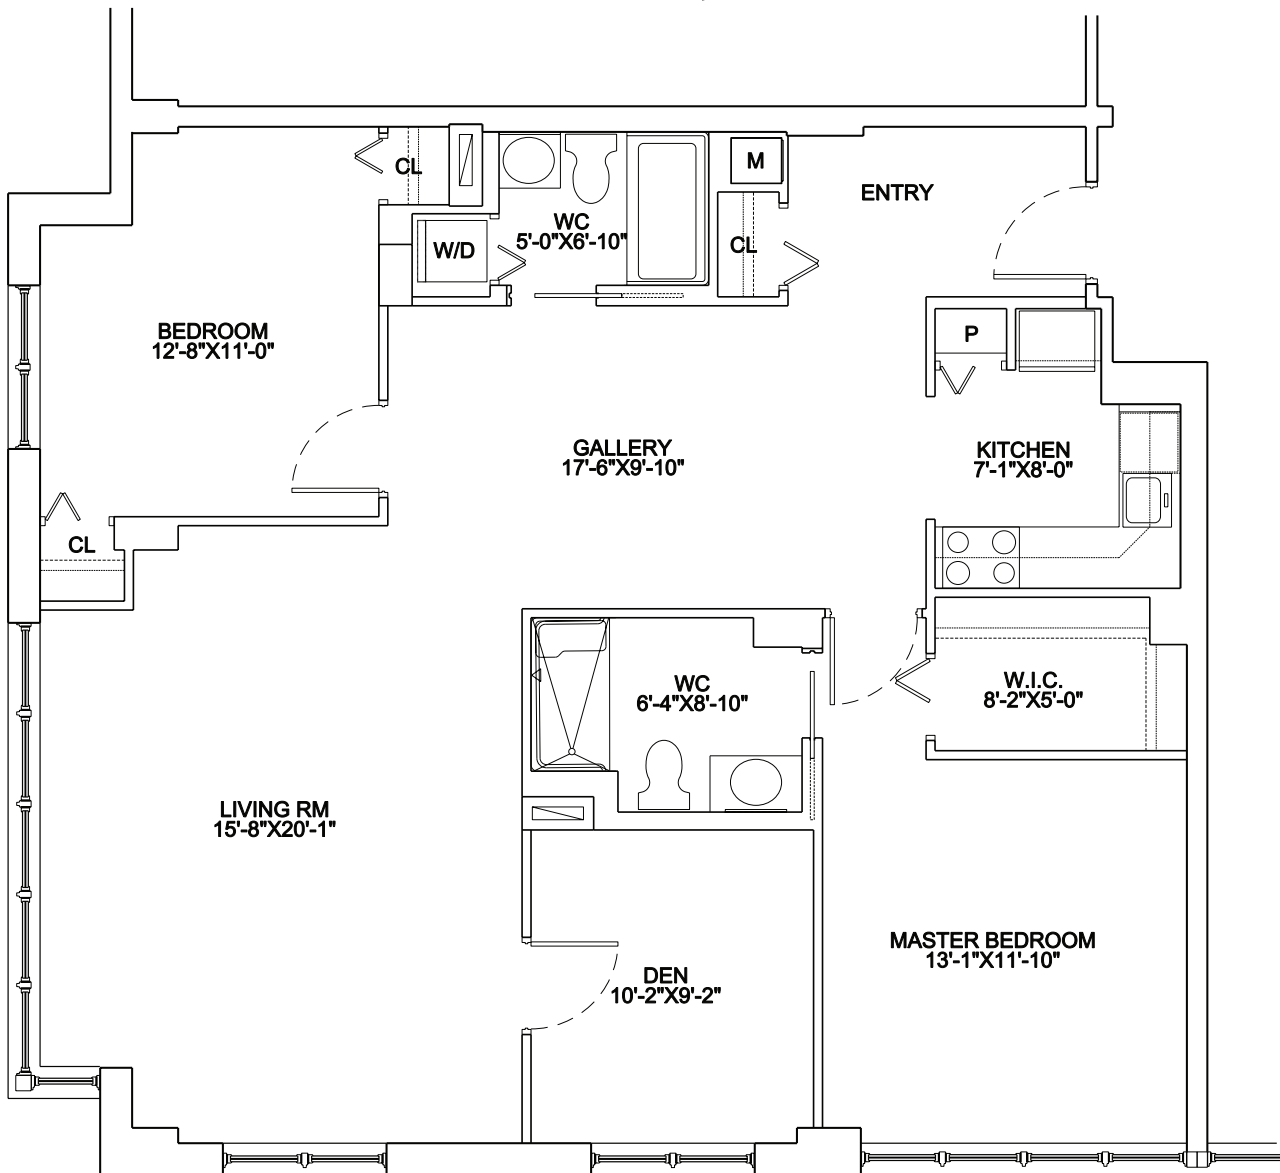

**INGLESIDE**  
AT ROCK CREEK  
ENGAGED LIVING

# Classic Apartment 2D.3

2 Bedroom with Den

1,303 Sq. Ft.

All dimensions approximate. Amenities, including the specific location of bathtubs and shower stalls, vary by apartment.