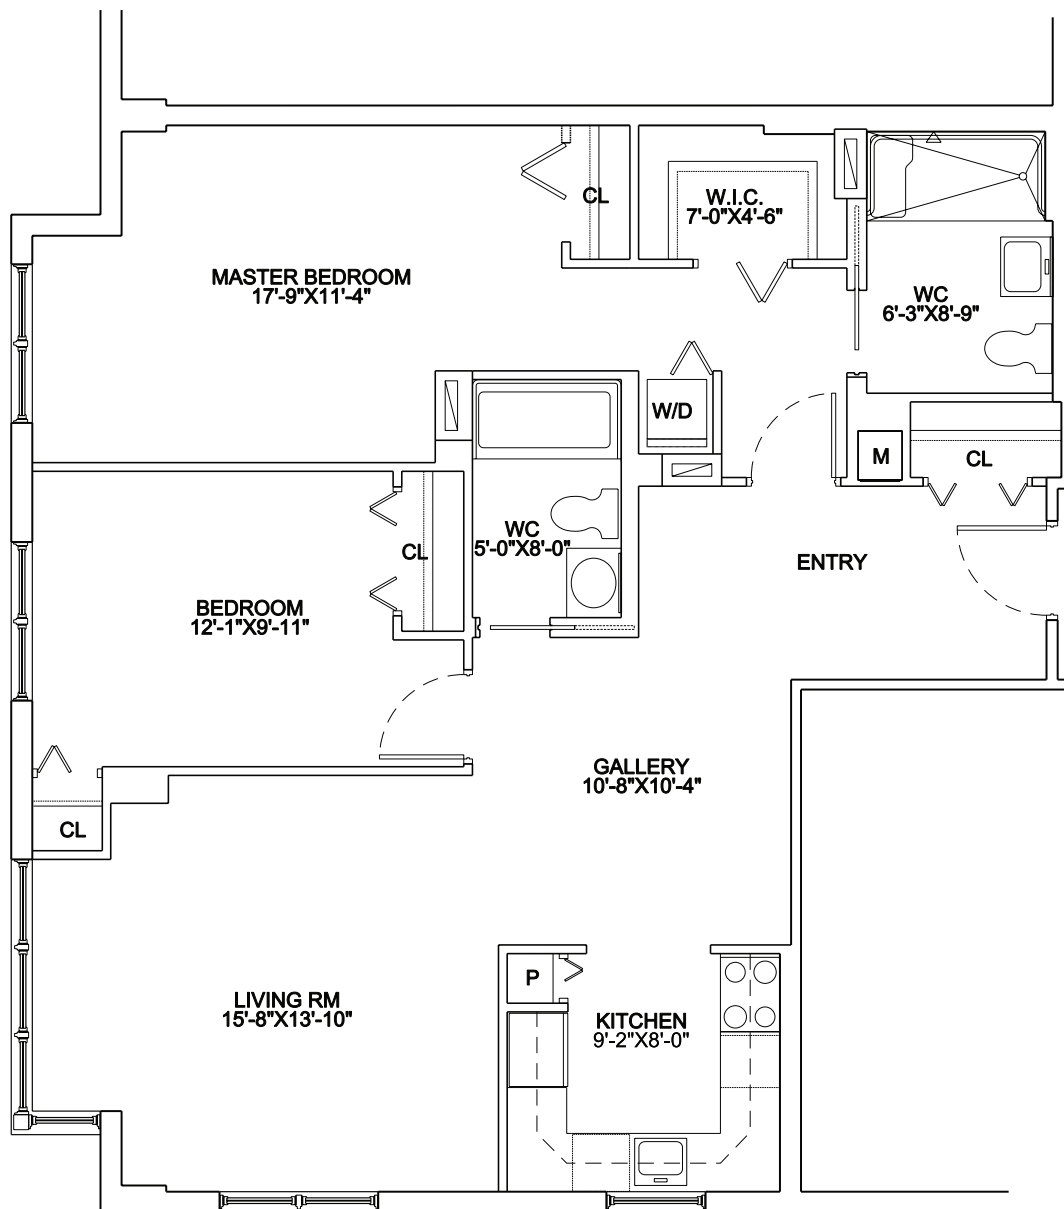

**INGLESIDE**  
AT ROCK CREEK  
ENGAGED LIVING

# Classic Apartment 2B.5

2 Bedroom

1,120 Sq. Ft.

All dimensions approximate. Amenities, including the specific location of bathtubs and shower stalls, vary by apartment.