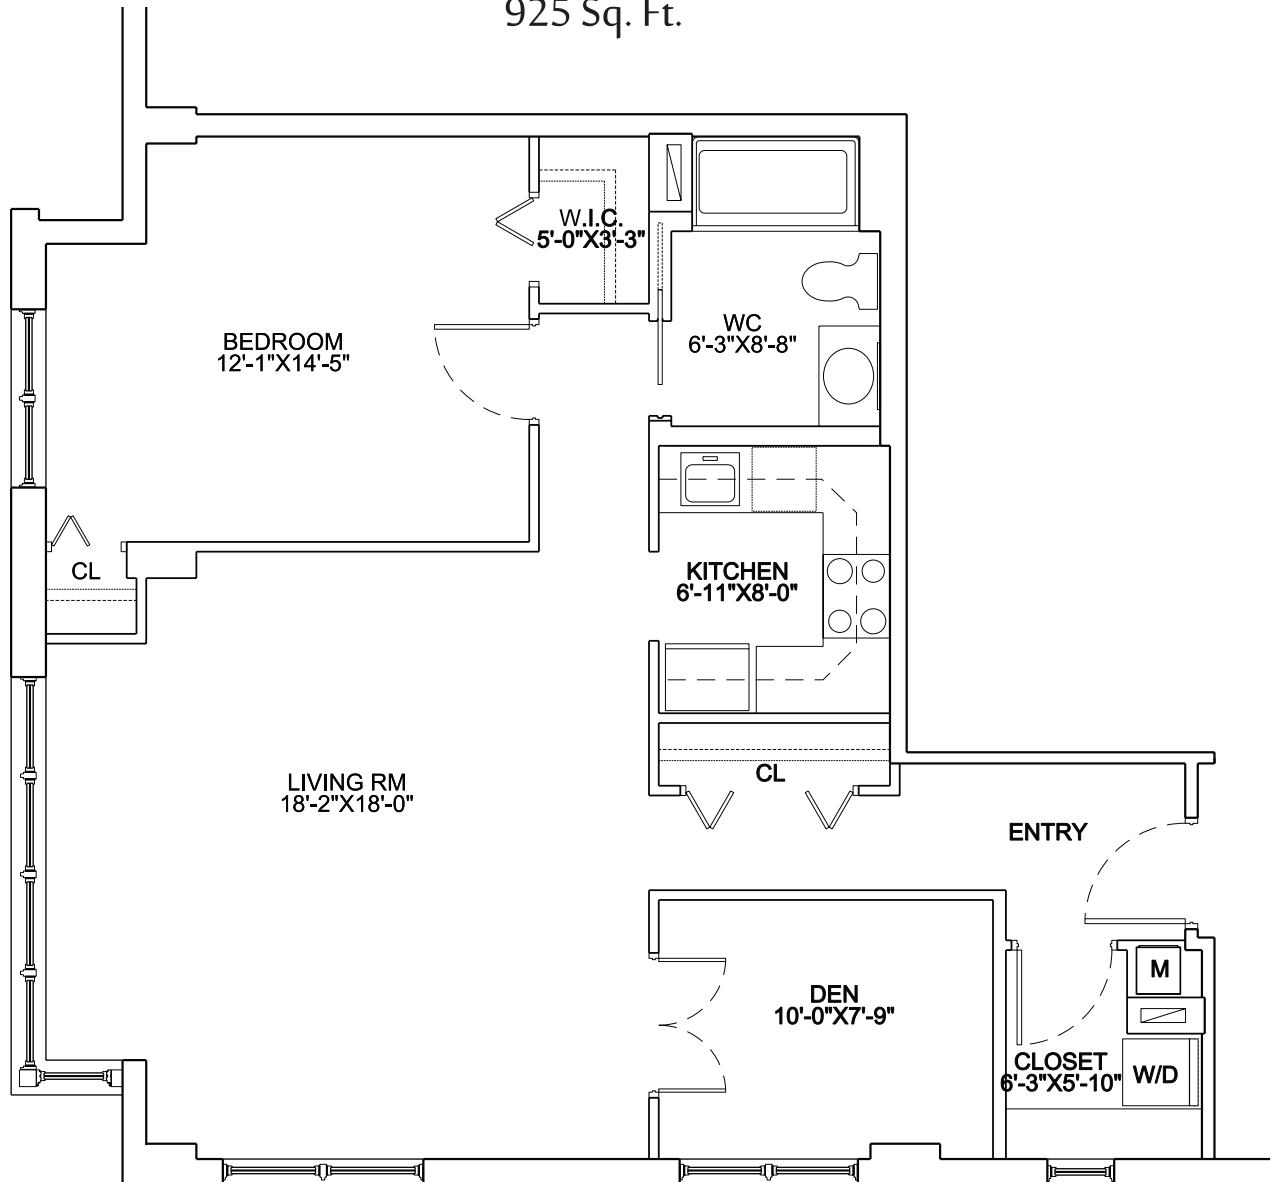

**INGLESIDE**  
AT ROCK CREEK  
ENGAGED LIVING

# Classic Apartment 1D.2

1 Bedroom with Den

925 Sq. Ft.

All dimensions approximate. Amenities, including the specific location of bathtubs and shower stalls, vary by apartment.