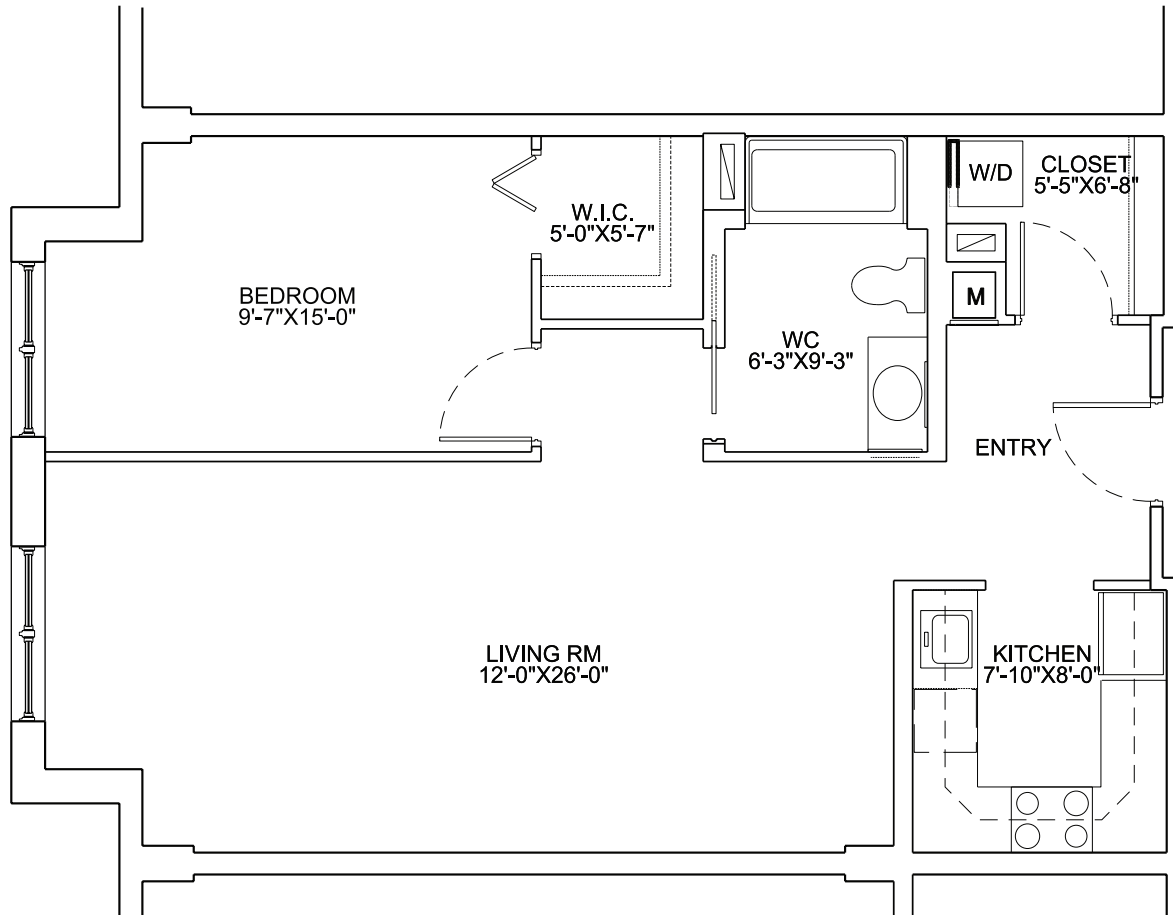

INGLESIDE
AT ROCK CREEK
ENGAGED LIVING

Classic Apartment 1B.3

1 Bedroom

795 Sq. Ft.

All dimensions approximate. Amenities, including the specific location of bathtubs and shower stalls, vary by apartment.