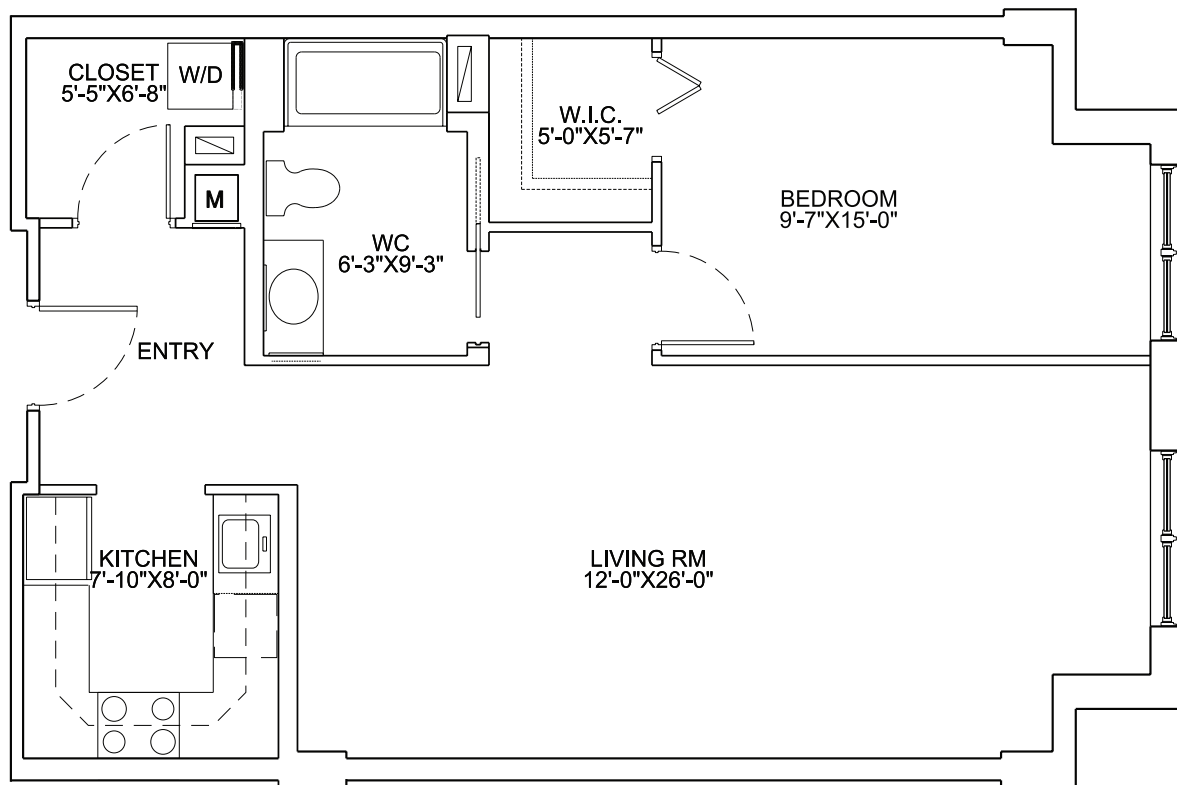

INGLESIDE
AT ROCK CREEK
ENGAGED LIVING

Classic Apartment 1B.3

1 Bedroom

795 Sq. Ft.

All dimensions approximate. Amenities, including the specific location of bathtubs and shower stalls, vary by apartment.